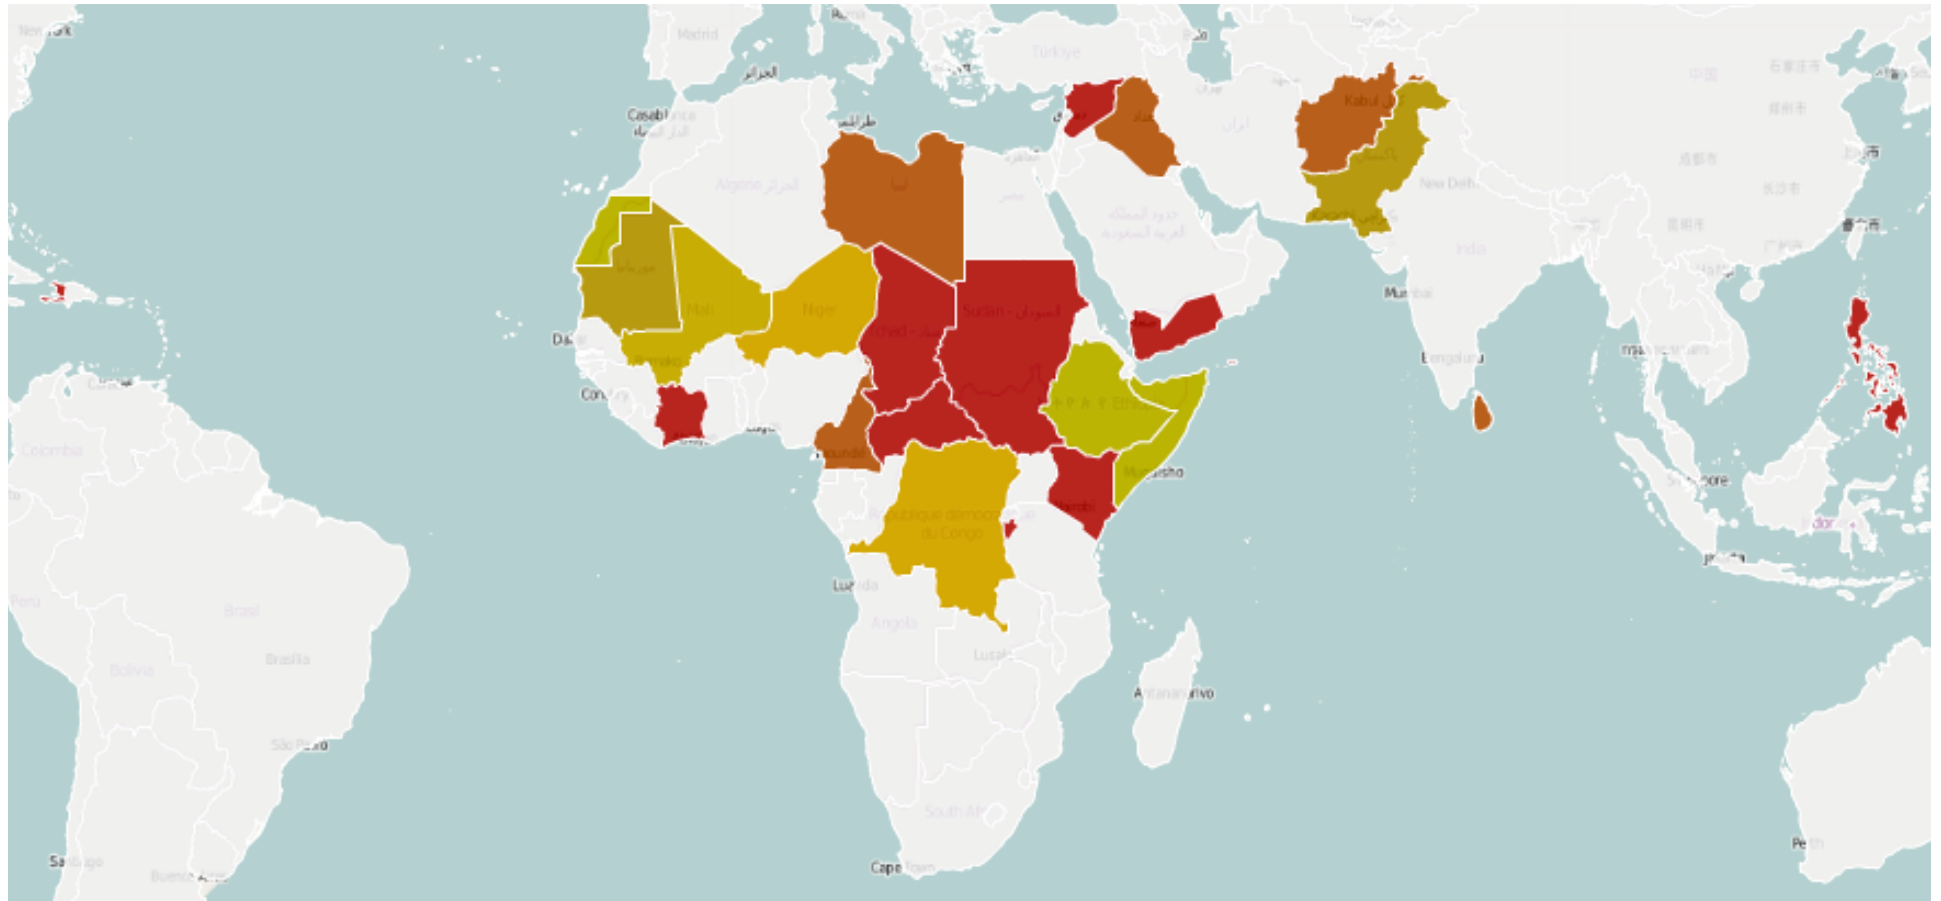

## 2009 - 2014 Aid Worker Kidnap Heat Map

Data taken from [www.aidworkersecurity.org](http://www.aidworkersecurity.org)